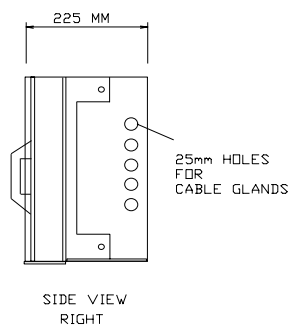

SIDE VIEW LEFT

FRONT VIEW

SIDE VIEW RIGHT

ALTERNATIVE STAINLESS STEEL BOTTOM PLATE

BOTTOM VIEW

BOTTOM MATERIAL :- *FOAMALUX* PLASTIC

ALTERNATIVE BRACKET POSITION

BOTTOM VIEW
BOTTOM PLATE REMOVED