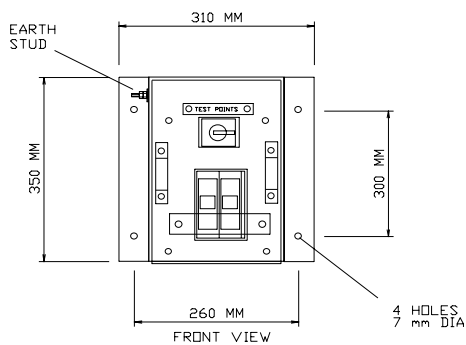

SIDE VIEW LEFT

FRONT VIEW

SIDE VIEW RIGHT

ALTERNATIVE STAINLESS STEEL BOTTOM PLATE

BOTTOM VIEW

BOTTOM MATERIAL :- *FOAMALUX* PLASTIC

ALTERNATIVE BRACKET POSITION

BOTTOM VIEW
BOTTOM PLATE REMOVED