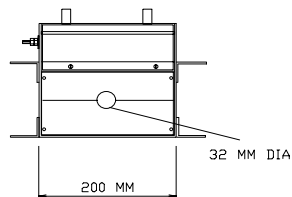

SIDE VIEW LEFT

FRONT VIEW

SIDE VIEW RIGHT

ALTERNATIVE STAINLESS STEEL BOTTOM PLATE

BOTTOM VIEW

BOTTOM MATERIAL :- *FOAMALUX* PLASTIC

ALTERNATIVE BRACKET POSITION

BOTTOM VIEW
BOTTOM PLATE REMOVED