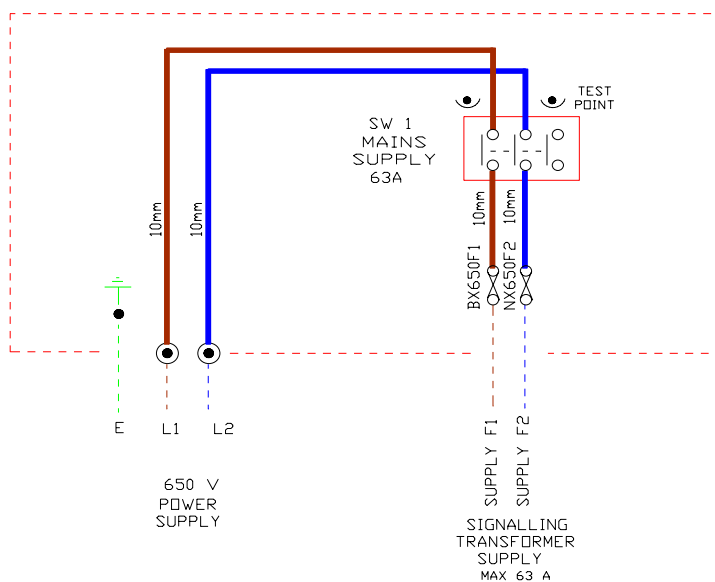

SIDE VIEW LEFT

FRONT VIEW

SIDE VIEW RIGHT

ALTERNATIVE STAINLESS STEEL BOTTOM PLATE

BOTTOM VIEW

BOTTOM MATERIAL :- *FOAMALUX* PLASTIC

ALTERNATIVE BRACKET POSITION

BOTTOM VIEW
BOTTOM PLATE REMOVED