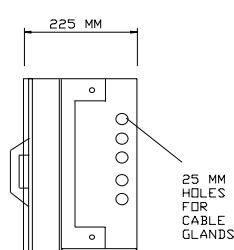

Control Systems & Equipment Ltd.

Unit 3, Wessex Road, Bourne End, Bucks, SL8 5DT.

Tel :- 01628 533002 Fax :- 01628 528133

E-mail :- info@consysequip.com

Web :- www.powerbox.org.uk

The Power Box SIG 23

Full size Dual supply Twin cable Facility Grouped transformer isolation (4 off)

SIDE VIEW LEFT

FRONT VIEW

SIDE VIEW RIGHT

BOTTOM VIEW

BOTTOM MATERIAL :- 'FDAMALUX' PLASTIC

BOTTOM VIEW
BOTTOM PLATE REMOVED