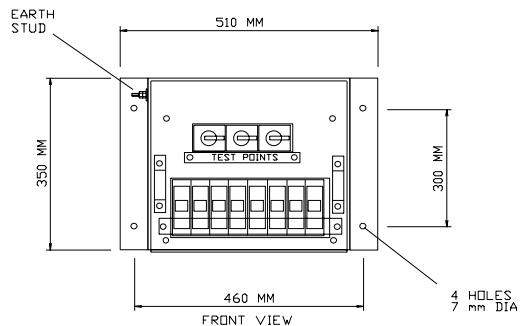

Control Systems & Equipment Ltd.

Unit 3, Wessex Road, Bourne End, Bucks, SL8 5DT.

Tel :- 01628 533002 Fax :- 01628 528133

E-mail :- info@consysequip.com

Web :- www.powerbox.org.uk

The Power Box SIG 23

Full size Dual supply Twin cable Facility Grouped transformer isolation (4 off)

SIDE VIEW LEFT

FRONT VIEW

SIDE VIEW RIGHT

BOTTOM VIEW

BOTTOM MATERIAL :- 'FDAMALUX' PLASTIC

BOTTOM VIEW
BOTTOM PLATE REMOVED