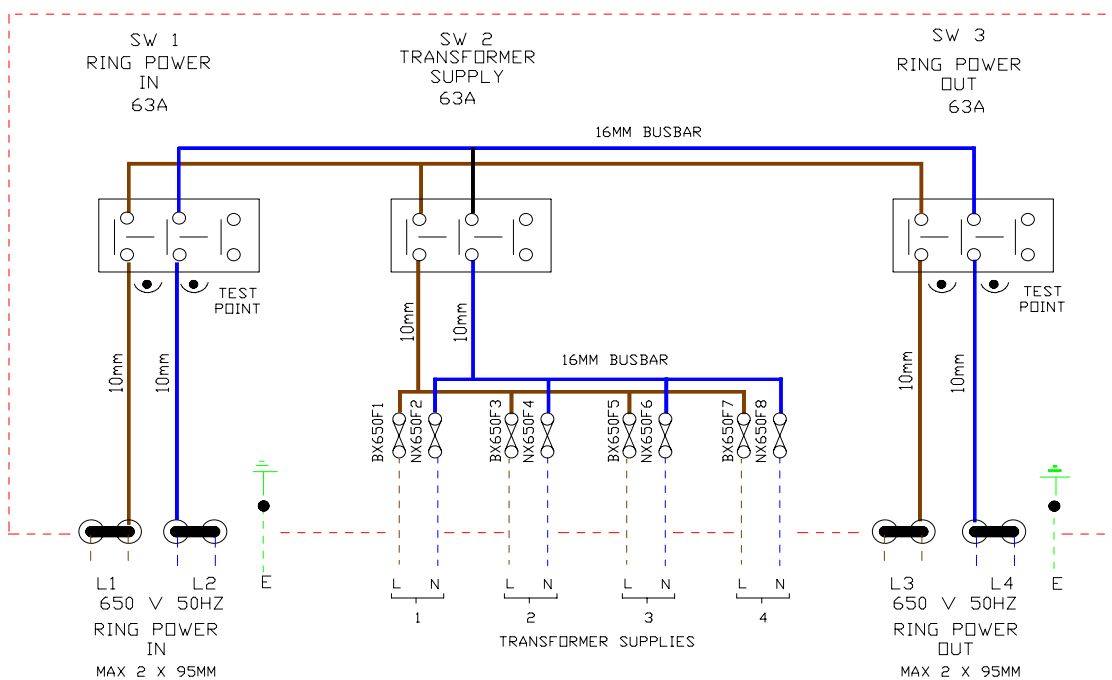

Control Systems & Equipment Ltd.

Unit 3, Wessex Road, Bourne End, Bucks, SL8 5DT.

Tel :- 01628 533002 Fax :- 01628 528133

E-mail :- info@consysequip.com

Web :- www.powerbox.org.uk

The Power Box SIG 23

Full size Dual supply Twin cable Facility Grouped transformer isolation (4 off)

SIDE VIEW LEFT

FRONT VIEW

SIDE VIEW RIGHT

BOTTOM VIEW

BOTTOM MATERIAL :- 'FDAMALUX' PLASTIC

BOTTOM VIEW
BOTTOM PLATE REMOVED