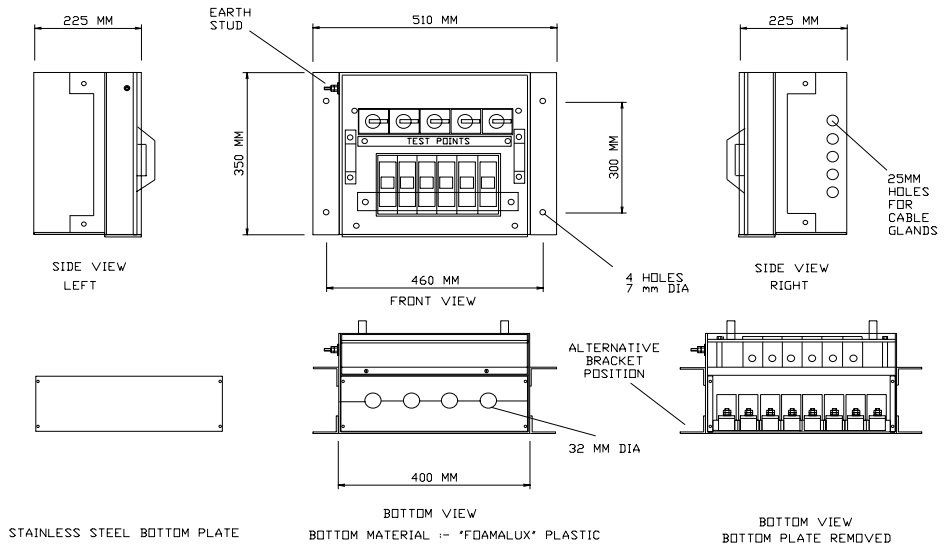

STAINLESS STEEL BOTTOM PLATE
BOTTOM MATERIAL :- 'FDAMALUX' PLASTIC
BOTTOM VIEW BOTTOM PLATE REMOVED