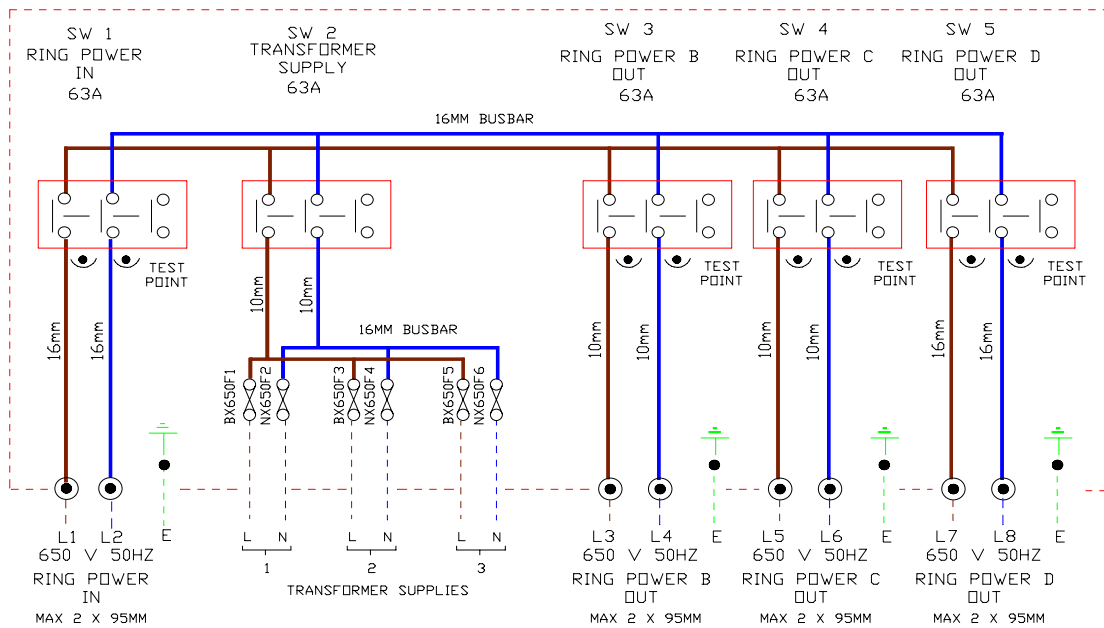

STAINLESS STEEL BOTTOM PLATE
BOTTOM MATERIAL :- 'FDAMALUX' PLASTIC
BOTTOM VIEW BOTTOM PLATE REMOVED